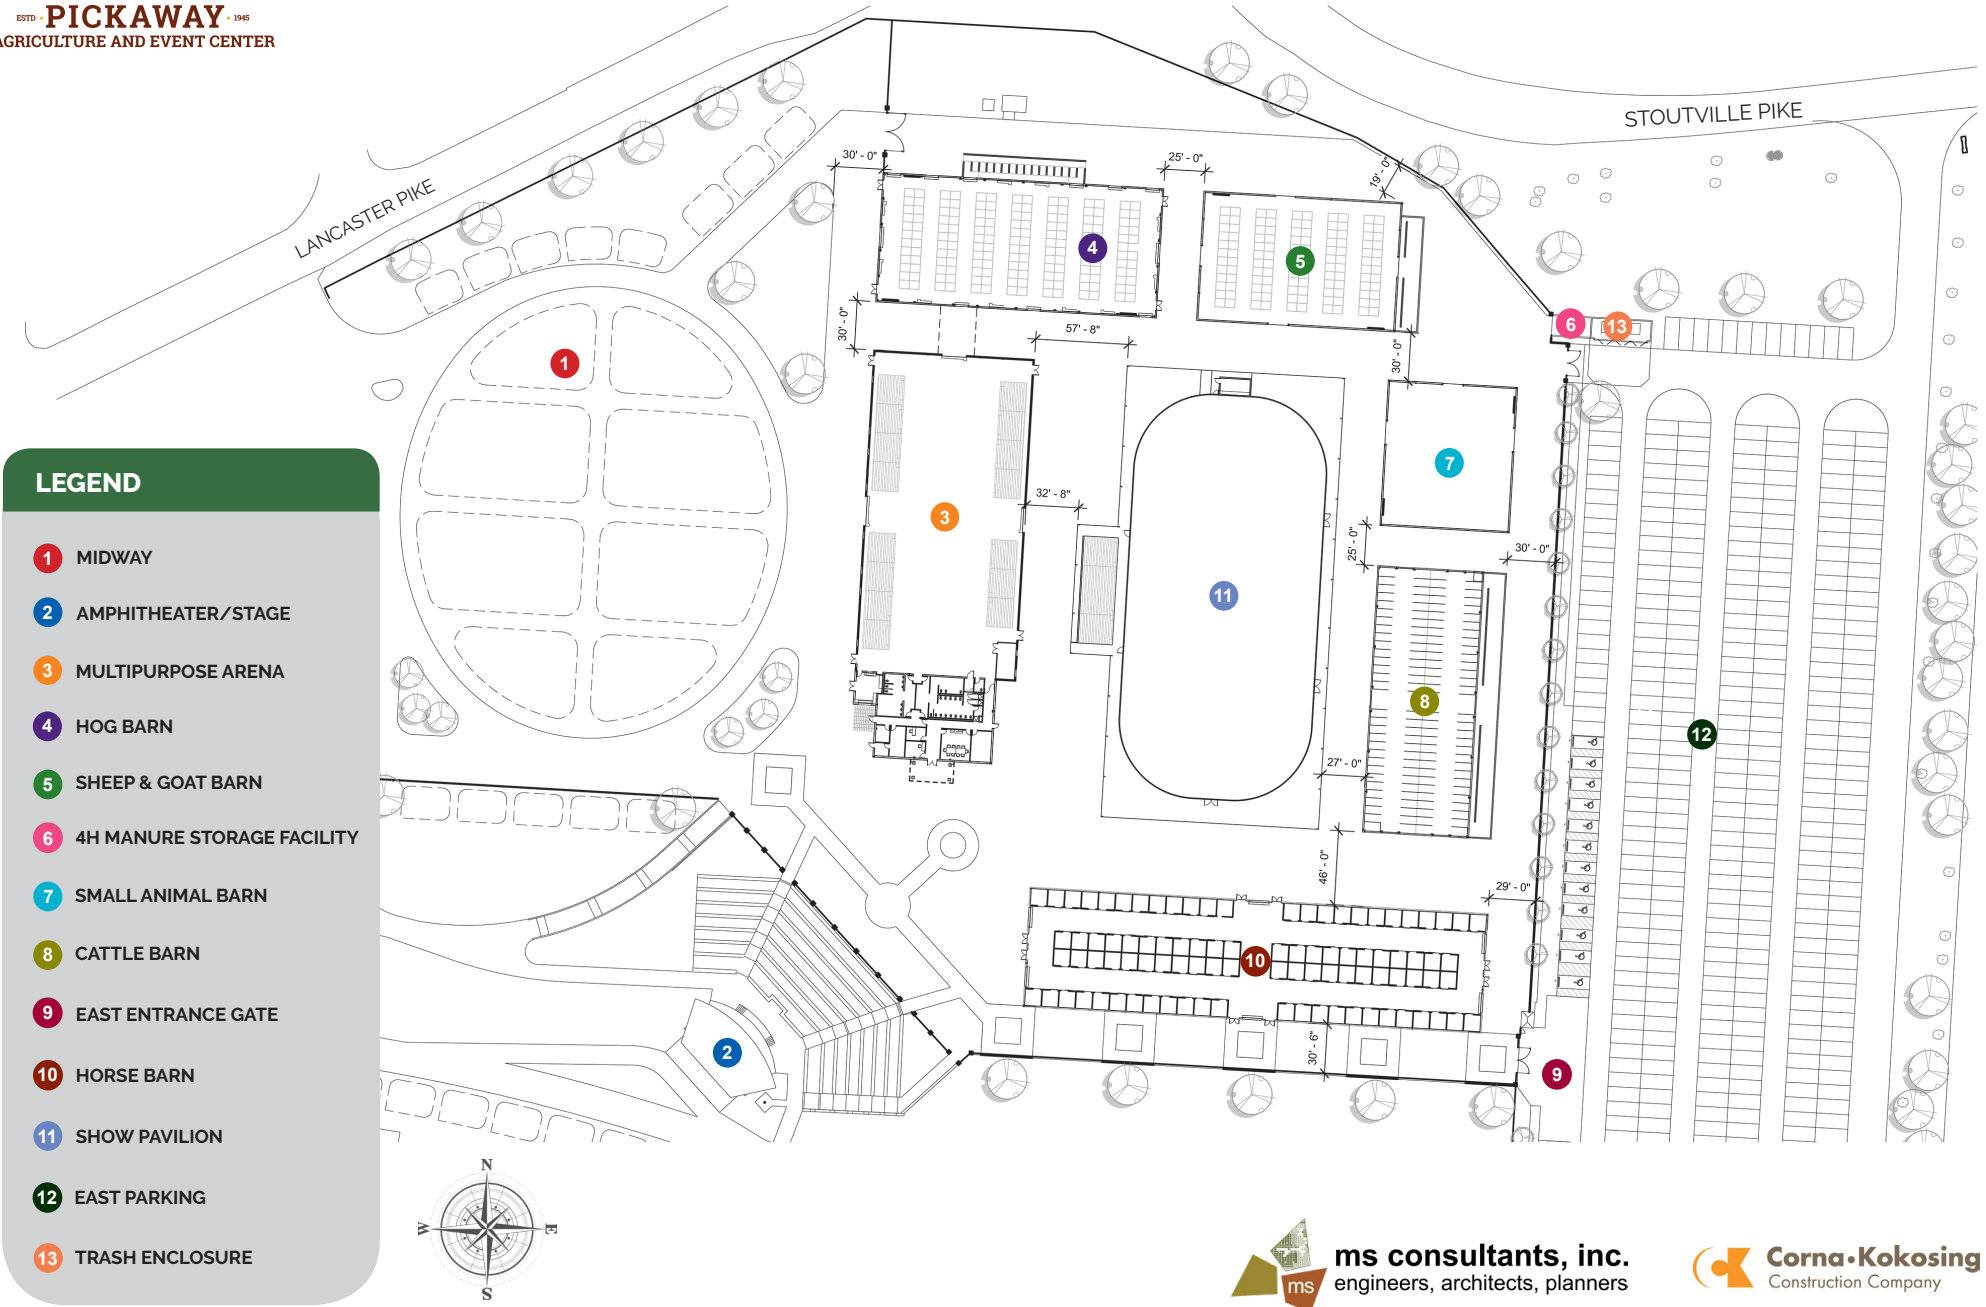

# PICKAWAY AGRICULTURE AND EVENT CENTER

- LEGEND**
- 1 MIDWAY
  - 2 AMPHITHEATER/STAGE
  - 3 MULTIPURPOSE ARENA
  - 4 HOG BARN
  - 5 SHEEP & GOAT BARN
  - 6 4H MANURE STORAGE FACILITY
  - 7 SMALL ANIMAL BARN
  - 8 CATTLE BARN
  - 9 EAST ENTRANCE GATE
  - 10 HORSE BARN
  - 11 SHOW PAVILION
  - 12 EAST PARKING
  - 13 TRASH ENCLOSURE